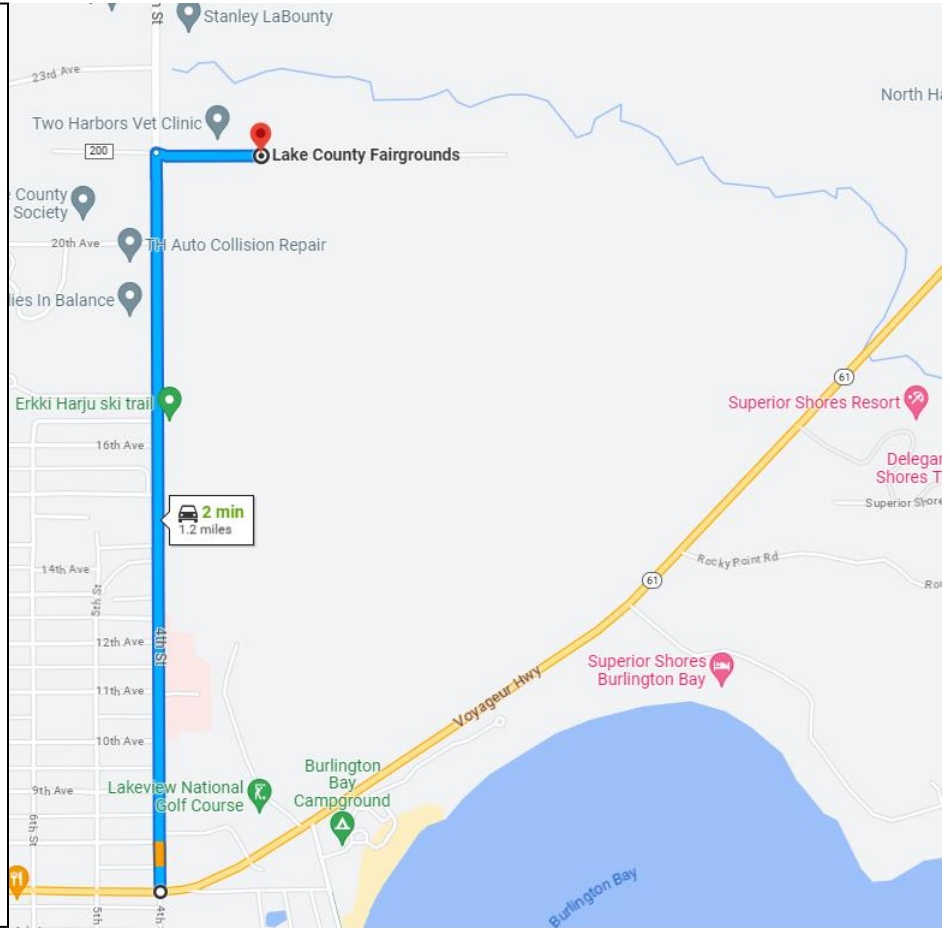

2023 Silver Creek International Ukulele Carnival
Lake County Fairgrounds
1381 Fairgrounds Road, Two Harbors, MN

Directions if coming from the North of Two Harbors

Map Start: At the intersection of Hwy 61 (7th Ave.) and 4th St. in Two Harbors, where there is a stop light. There's a Holiday gas station is on your right.

- Take a right (north) on **4th St.**
- Travel 1.0 mile. Take a right on **Fairgrounds Road.**
- **.4 mile** later, you will see the main Fairgrounds building and property on your left.