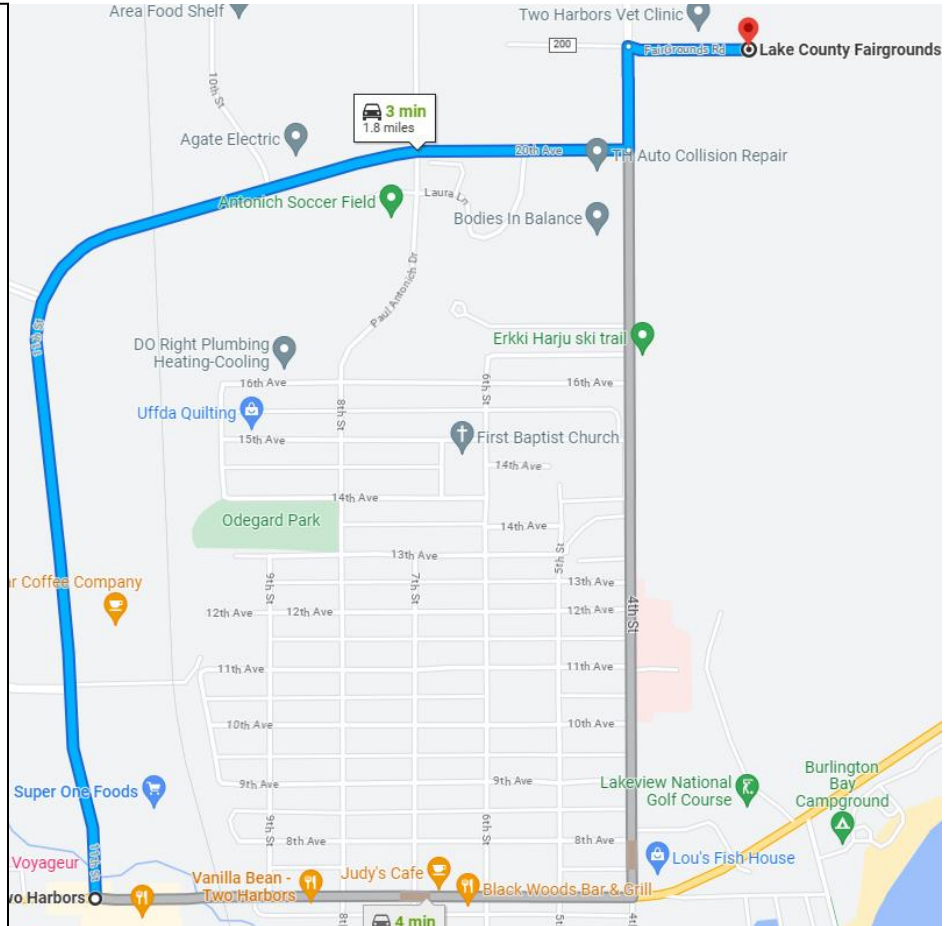

2023 Silver Creek International Ukulele Carnival Lake County Fairgrounds 1381 Fairgrounds Road, Two Harbors, MN

Directions if coming from the South of Two Harbors

Map Start: At the intersection of Hwy 61 (7th Ave.) and Lake Cty. Hwy. 26 (11th St.) in Two Harbors, where there is a stop light. Kwik Trip gas station is on your right. Super One is on your left.

- Turn North on **Hwy 26** (aka 11th St.)
- It curves around and ends at a stop sign at 4th St. (1.8 miles). Take a left on 4th St.
- **.1 mile** later, turn right on to **Fairgrounds Road**.
- **.4 mile** later, you will see the main Fairgrounds building and property on your left.

Satellite View
Lake County
Fairgrounds
Main Building
see **red marker**

GPS Coordinates:
[47.040838,-91.658363](https://www.google.com/maps/place/47.040838,-91.658363)

2023 Silver Creek International Ukulele Carnival
Lake County Fairgrounds
1381 Fairgrounds Road, Two Harbors, MN

Directions if coming from the North of Two Harbors

Map Start: At the intersection of Hwy 61 (7th Ave.) and 4th St. in Two Harbors, where there is a stop light. There's a Holiday gas station is on your right.