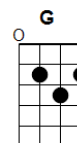

Don't Stop – Fleetwood Mac

Arr. Stephen Lawson & Pete McCarty

[D][D] [C][C] [G][G][G][G] [D][D] [C][C] [G][G][G][G]

[D] If you **[C]** wake up and **[G]** don't want to smile

[D] If it **[C]** takes just a **[G]** little while

[D] Oo **[C]** oo **[G]** ooh, Don't you look **[D]** back **[C][C] [G][G][G][G]**

[D] Oo **[C]** oo **[G]** ooh, Don't you look **[D]** back **[C][C] [G][GHOLD]**

GCEA TUNING

BARI TUNING